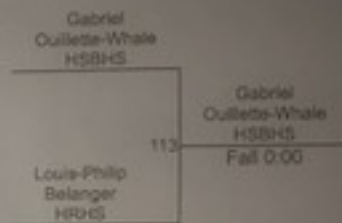

GMAA

Mens 135-138

Mat 2

Round 1

Round 2

Round 3

G. Oullette-Whale (HSBHS)
1ST

Lolo Lucie Antunes
↓ Belanger (HRHS)
2ND

T. Christoforou (SELW)
3RD